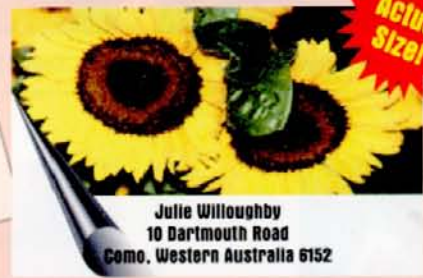

Exclusive Labels International Pty. Ltd.

NOW IN AUSTRALIA!

RETURN ADDRESS LABELS!

Actual Size!

Julie Willoughby
10 Dartmouth Road
Como, Western Australia 6152

Sea Life / Crab - 1036

Baby Seal - 1037

Red Gladdie - 1501 -